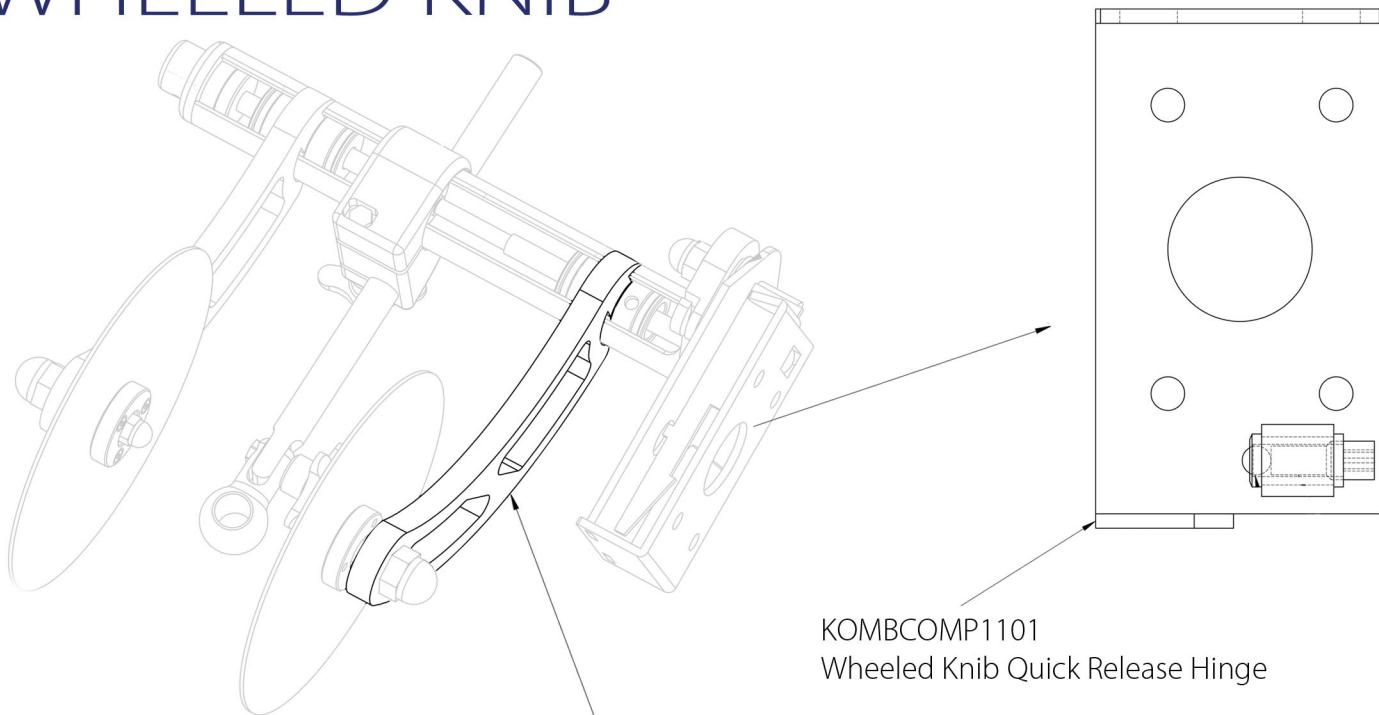

# WHEELED KNIB

KOMBCOMP1101  
Wheeled Knib Quick Release Hinge

KOMBCOMP1137  
Wheeled Knib Arm (2 required)

KOMBCOMP1133  
No 6 Marker Wheel

KOMBCOMP1134  
No 22 Wheel Cap (1st side)  
KOMBCOMP1135  
No 23 Wheel Cap (2nd side)

KOMBCOMP1136  
No 5 Shaft

KOMBCOMP1139  
No 11 Bearing

KOMBCOMP1138  
No 25 Stainless Steel Screw

KOMBCOMP1146  
Wheeled Knib Wheel Assm Complete  
(2 required)