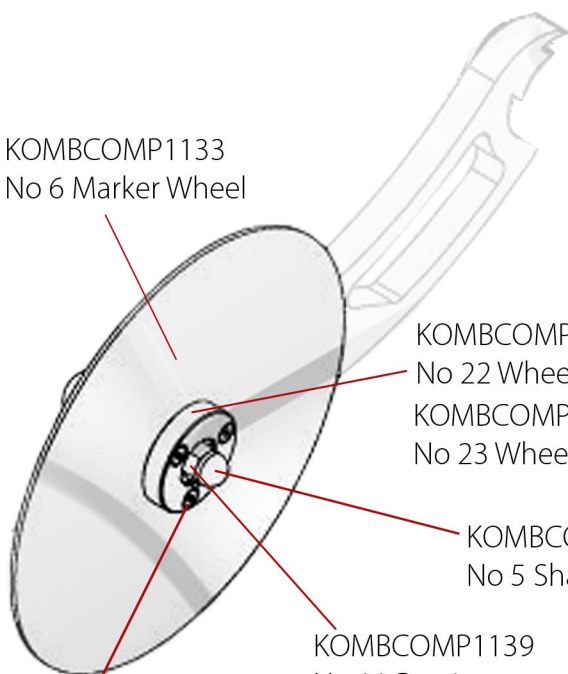

# WHEELED KNIB

KOMBCOMP1101  
Wheeled Knib Quick Release Hinge

KOMBCOMP1137  
Wheeled Knib Arm (2 required)

KOMBCOMP1133  
No 6 Marker Wheel

KOMBCOMP1134  
No 22 Wheel Cap (1st side)  
KOMBCOMP1135  
No 23 Wheel Cap (2nd side)

KOMBCOMP1136  
No 5 Shaft

KOMBCOMP1139  
No 11 Bearing

KOMBCOMP1138  
No 25 Stainless Steel Screw

KOMBCOMP1146  
Wheeled Knib Wheel Assm Complete  
(2 required)

# WHEELED KNIB

Wheeled Knib Hose Assm